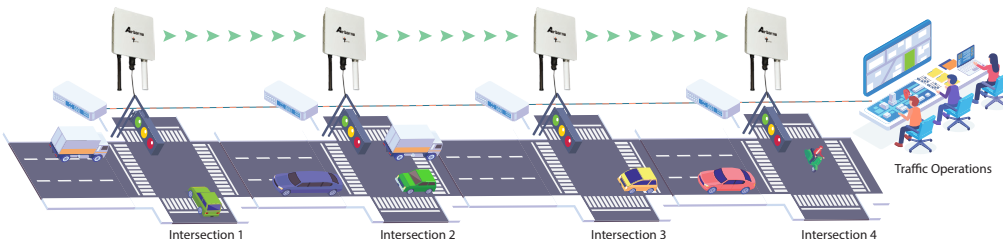

Easy Networking for Traffic Applications

Teletics Airborne

Wireless Ethernet Mesh

Airborne Ethernet Mesh Advantage

- Meshing Technology. Self-adapting network where each radio is a repeater.
- Simple installation, Plug & Play.
- Urban tough – exceptional rugged products.
- Up to 80 Mbps throughput.
- Up to 20 radios per site.
- No programming experience needed! Radios simply get numbers 11 thru 30.
- Simple Visual signal strength diagnostics runs on any windows laptop.
- No networking experience needed! System operates like a network switch.
- Works with VoIP, Security Cameras, IoT systems, and any kind of internet access.
- Fully secure – out of the box.
- Ideal for industrial sites
- No cables and trenching of roads.
- Ideal for outdoor wireless deployments.
- All components needed for installation are in the box!

Wireless Ethernet Mesh