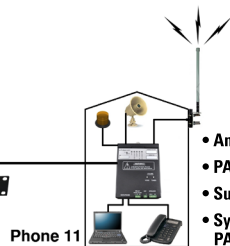

Wireless Intercom for Remote Sites

Ready to go, out of the box or customize for your site!

W*intercom wireless intercom, phone & PA system is built to provide reliable, rugged, professional grade wireless communications to harsh environments. W*intercom eliminates the need to run cable. Weather, animals, and breakage due to moves and heavy equipment, can shut you down in an instant. The cost of cable plus the cost of set up and tear down will pay for the W*intercom system in a few months of operation.

The Teletics Feature Server is a full featured SIP server, which is shipped with outside calling, intercom, individual or group paging, and conference calling functionality. With our free of charge developer's kit, SIP integrators can even add other features or functions, or integrate third party devices into the system. Additional lines from outside can also be added using SIP trunking.