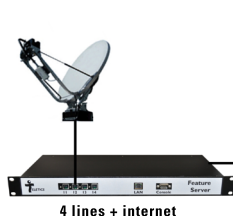

Wireless Intercom for Remote Sites

Ready to go, out of the box or customize for your site!

W*intercom wireless intercom, phone & PA system is built to provide reliable, rugged, professional grade wireless communications to harsh environments. W*intercom eliminates the need to run cable. Weather, animals, and breakage due to moves and heavy equipment, can shut you down in an instant. The cost of cable plus the cost of set up and tear down will pay for the W*intercom system in a few months of operation.

The Teletics Feature Server is a full featured SIP server, which is shipped with outside calling, intercom, individual or group paging, and conference calling functionality. With our free of charge developer's kit, SIP integrators can even add other features or functions, or integrate third party devices into the system. Additional lines from outside can also be added using SIP trunking.