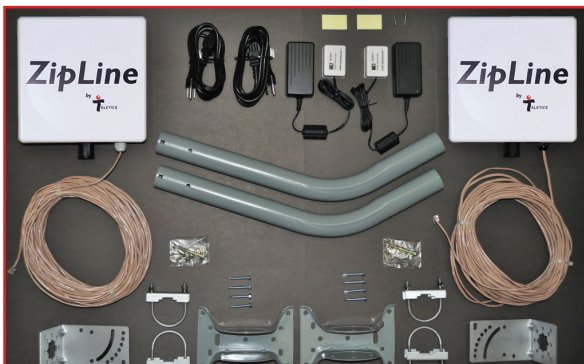

WHEN WIRES WON'T WORK

Teletics ZipLine™

Wireless Ethernet Solution

Rapid Deployment, Low Cost, Phone/Data Line

When Wires Won't Work

The Fastest Link Between Two Points

ZipLine Ethernet is a wireless bridge that provides a 170Mbps Ethernet connection.

ZipLine is the fastest, least expensive way to get Ethernet connectivity at a true 170Mbps between two locations. In the past, if you needed Ethernet/LAN Connectivity at a nearby location, you had to either trench cable or call the phone company.

With the Teletics ZipLine you can **provide high speed Ethernet to another building, in under two hours, and at a fraction of the cost of trenching.**

There is never any digging. You don't need surveys or right of way maps. Just point, plug in, and you're done.

Zipline is Fast and Easy to Install - Just Plug and Go!
Everything you need is shipped when you order Zipline.

Teletics Zipline

Wireless Bridge

The ZipLine Ethernet Advantage

- Up to 170Mbps throughput.
- 1 Mile Distance.
- **No Trenching**
 - Install without a survey or right of way map.
 - Ideal for temporary or permanent installations.
 - GigE connection, any time, any where.
 - Connect to the Internet, LANs and/ or VoIP.
- **Fast & Easy Installation**
 - Everything is included.
 - Can be installed in under 2 hours.
 - No special radio skills needed.
 - Software is pre-programmed.
 - Outdoor radio is complete unit.
 - No radio cables or tools needed.
- **Secure**
 - 256 bit WPA-PSK (AES) encryption.
 - System is unique and secure.
- **Unlicensed Radio Technology**
 - No special licenses required.