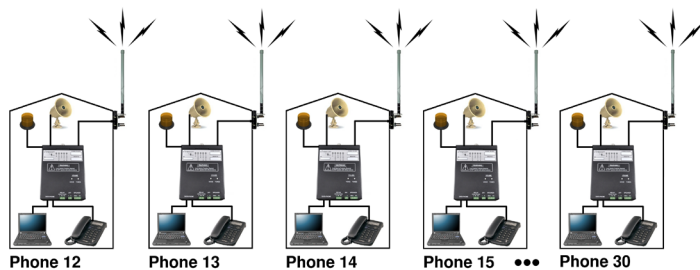

Wireless Intercom for Remote Sites

Ready to go, out of the box or customize for your site!

W*intercom wireless intercom, phone & PA system is built to provide reliable, rugged, professional grade wireless communications to harsh environments. W*intercom eliminates the need to run cable. Weather, animals, and breakage due to moves and heavy equipment, can shut you down in an instant. The cost of cable plus the cost of set up and tear down will pay for the W*intercom system in a few months of operation.

The Teletics Feature Server is a full featured SIP server, which is shipped with outside calling, intercom, individual or group paging, and conference calling functionality. With our free of charge developer's kit, SIP integrators can even add other features or functions, or integrate third party devices into the system. Additional lines from outside can also be added using SIP trunking.